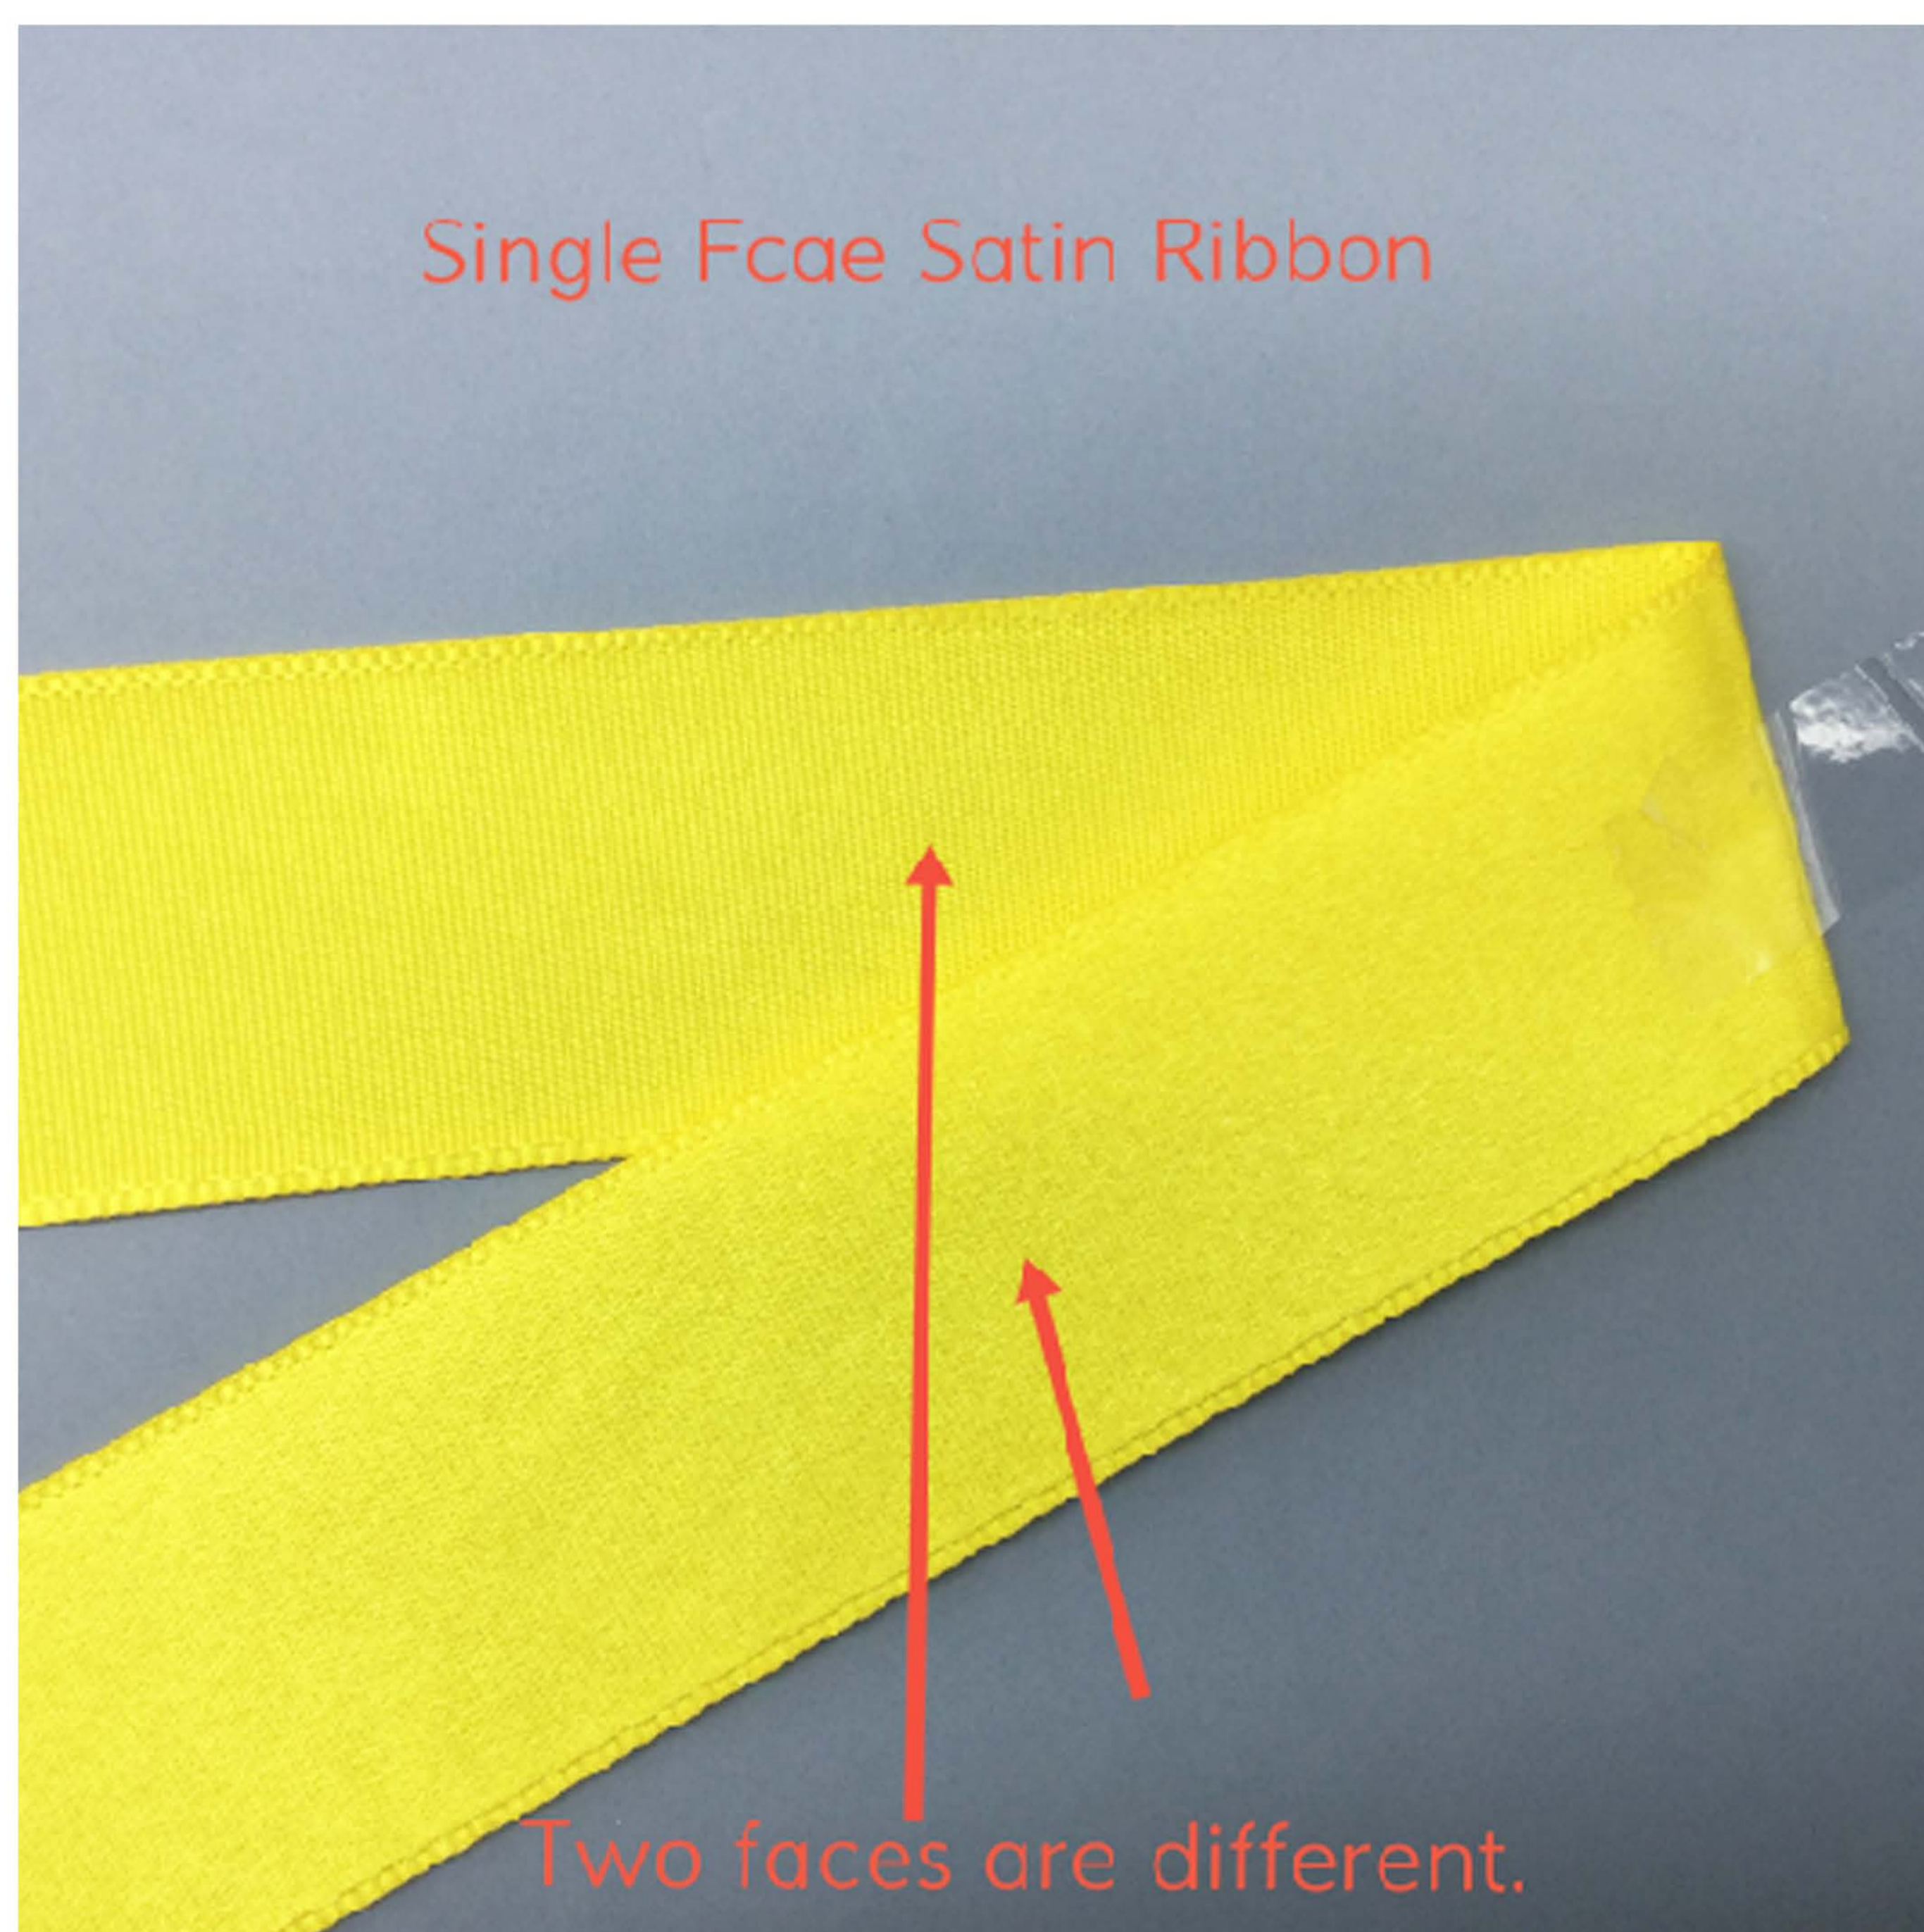

01

Satin ribbon quality comparison

Premium quality Single face satin ribbon