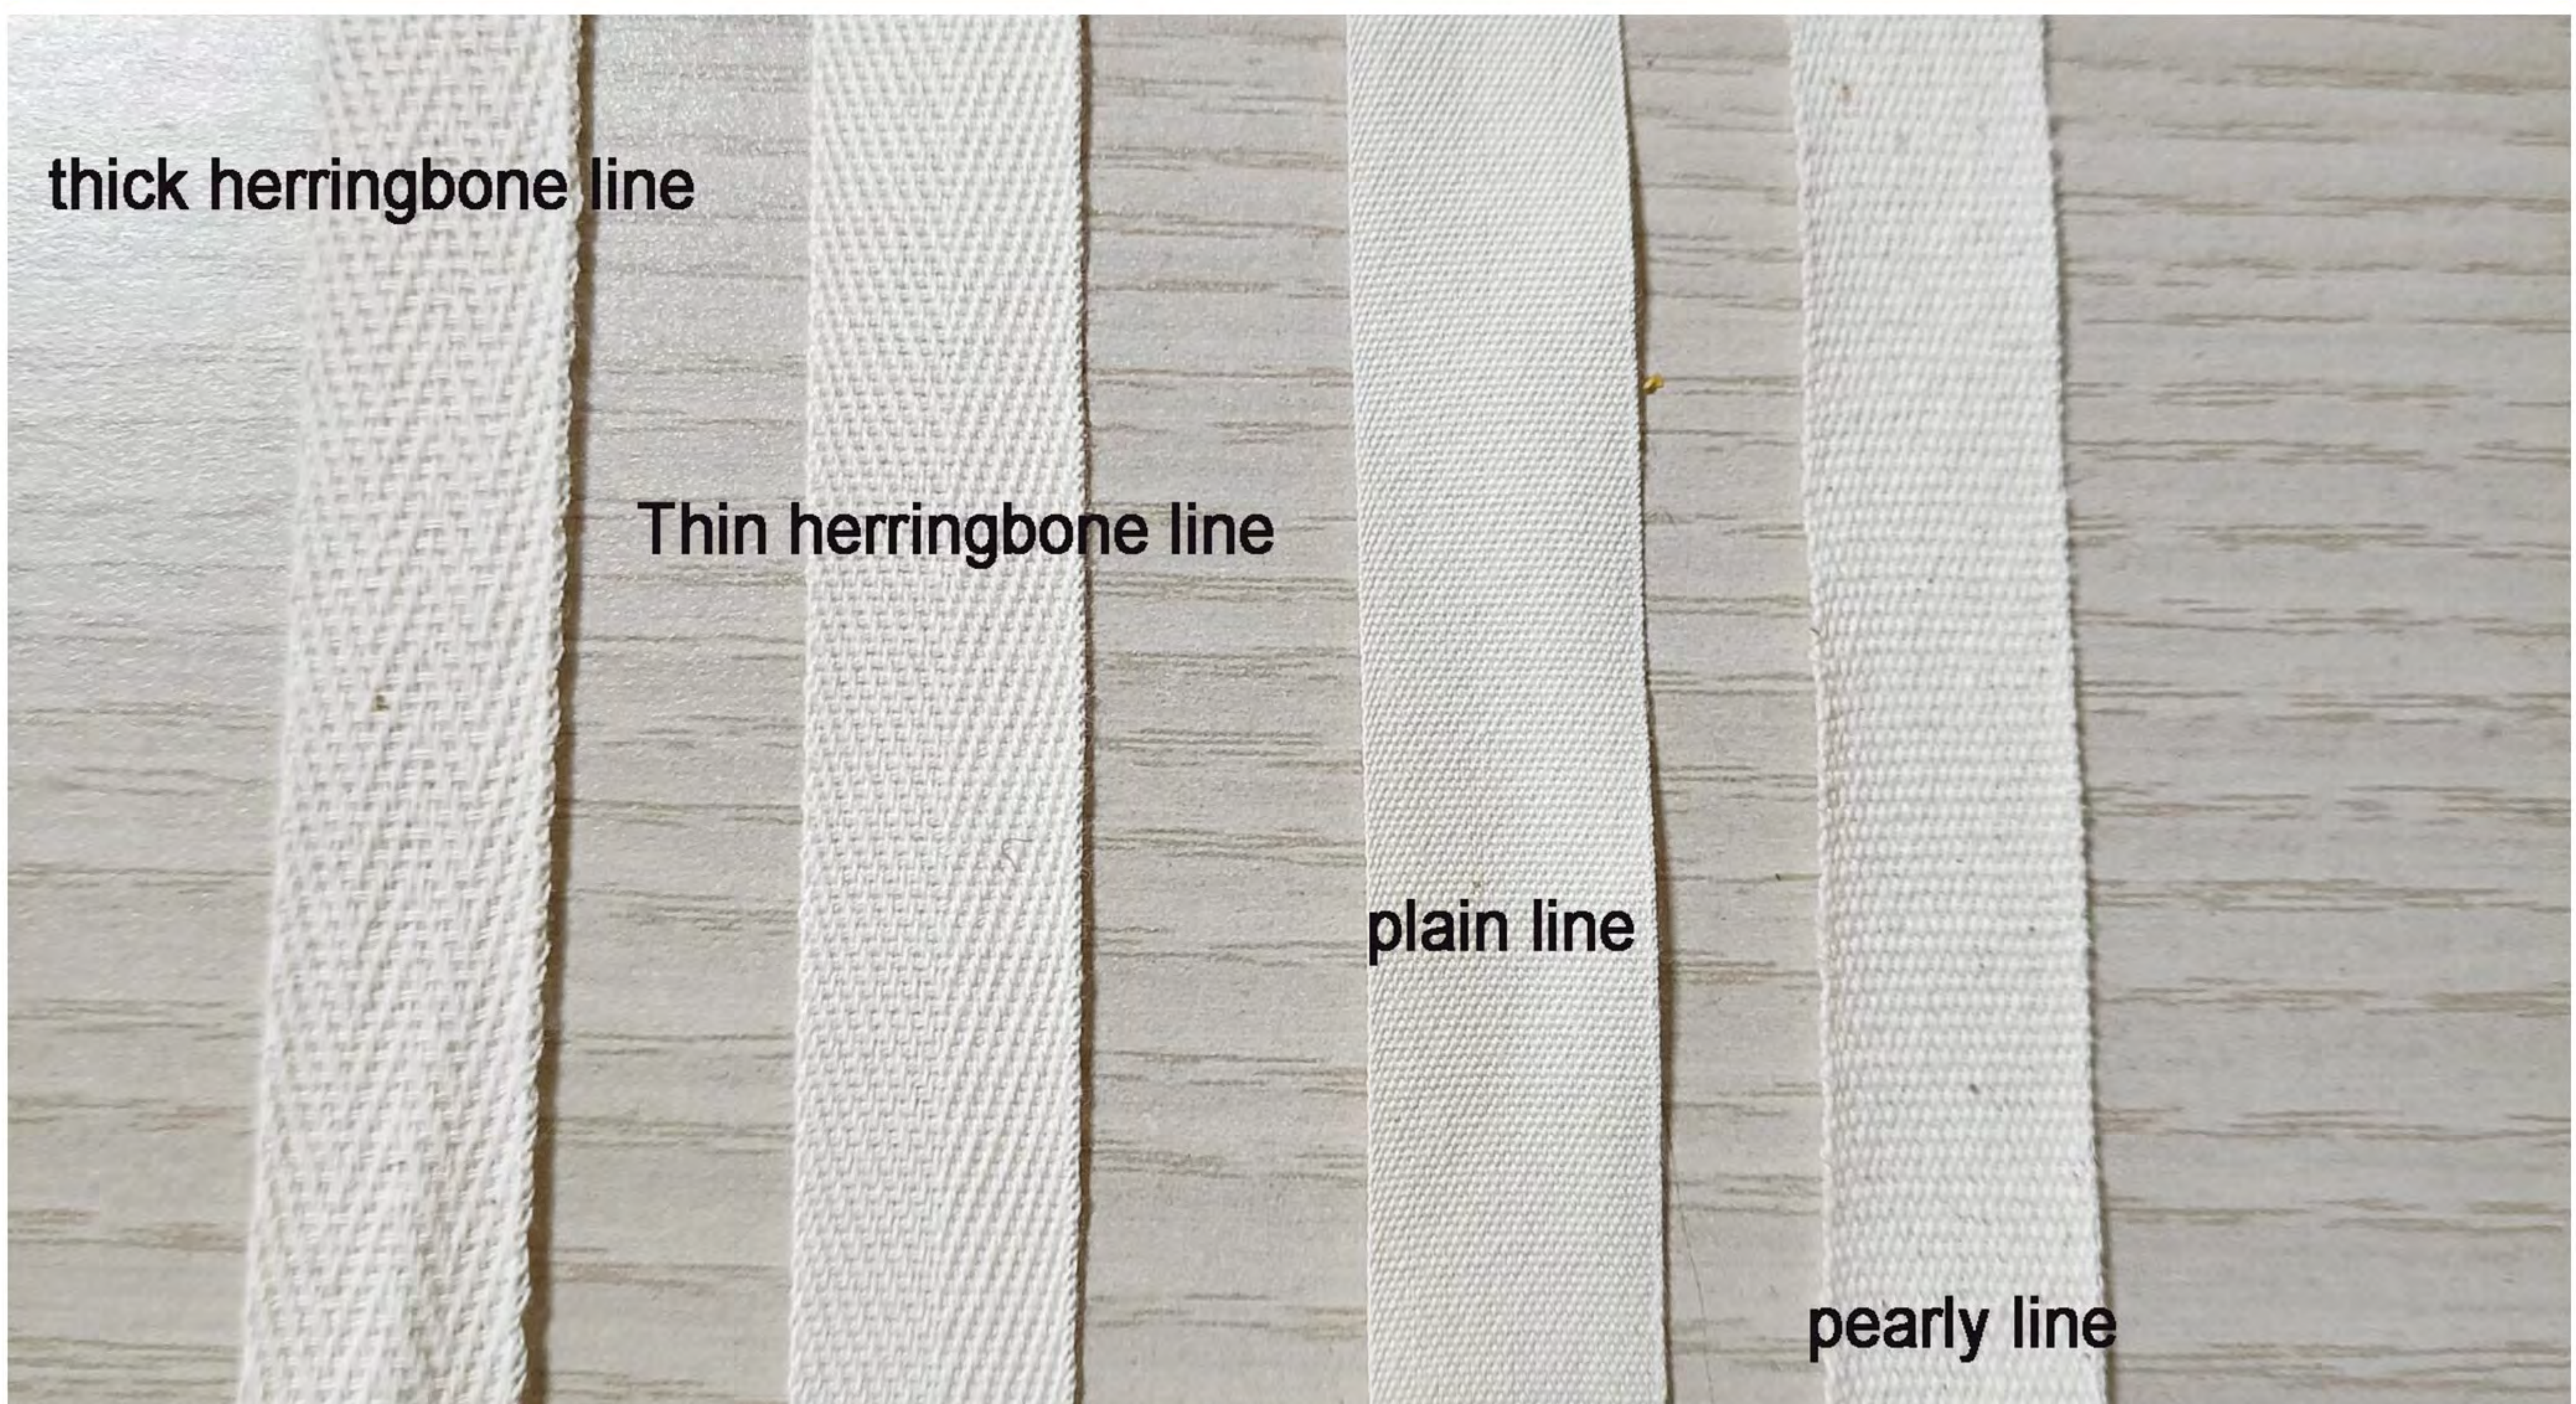

Herringbone weave ribbon

More